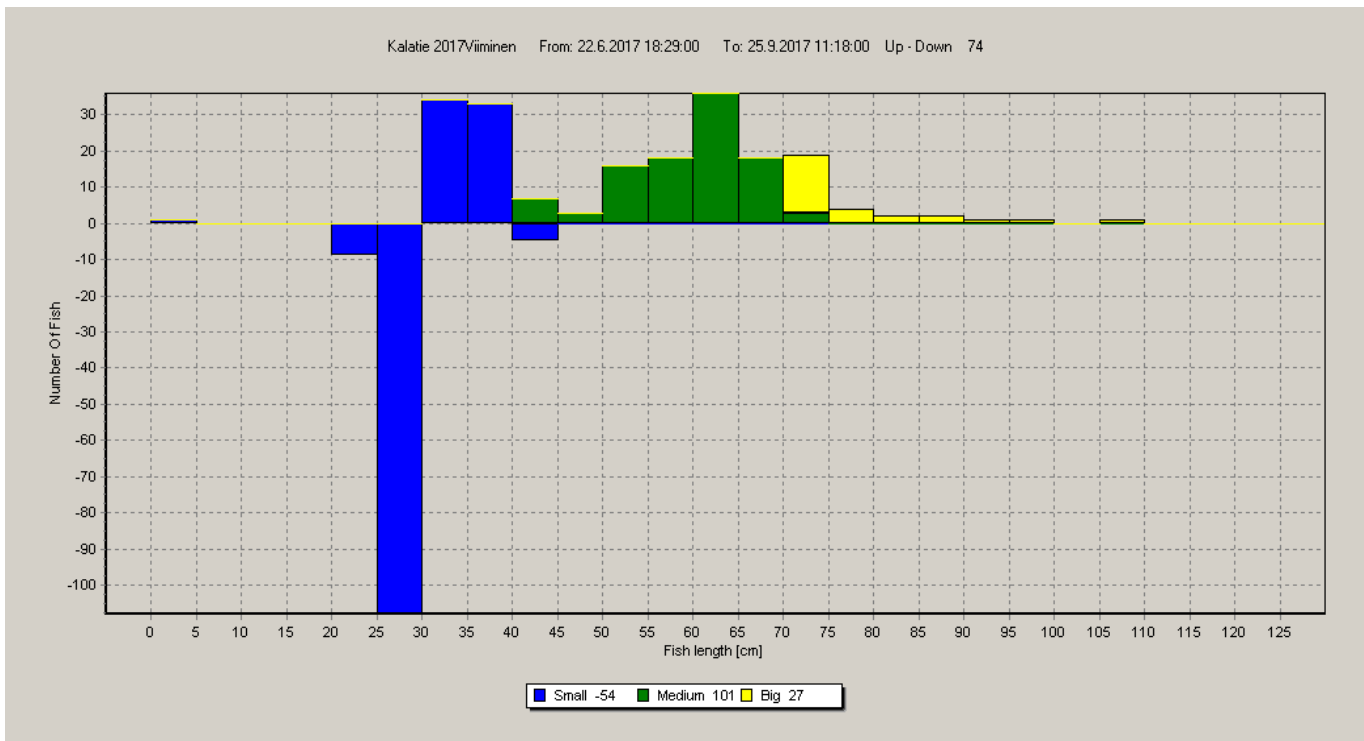

Category: Generic

	UP	DOWN	UP-DOWN
<i>Small</i>	578	632	-54
<i>Medium</i>	155	54	101
<i>Big</i>	35	8	27
Total:	768	694	74

Chart 1 Time Chart

Chart 2 Stack Chart

Chart 3 Migrating Chart

Chart 4 Fish length Chart

Chart 5 Year Comparison Chart