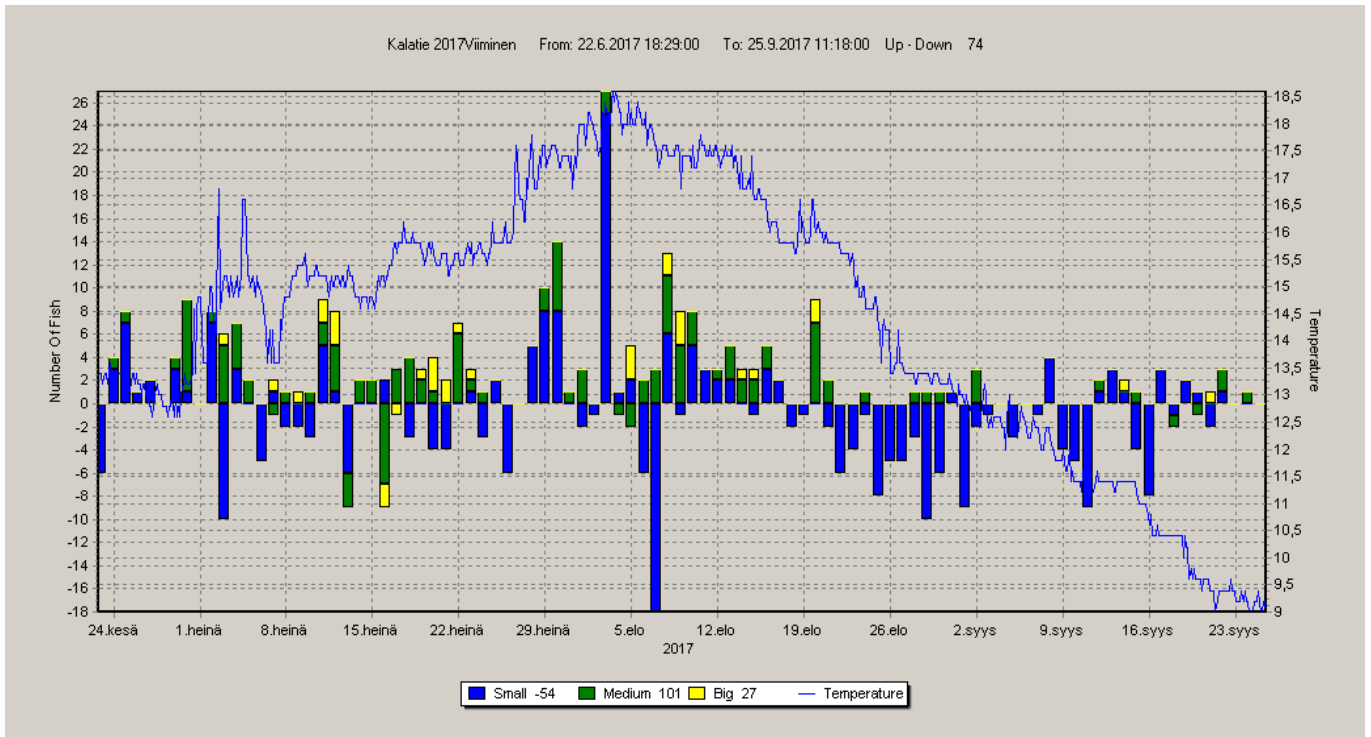

Category: Generic

	UP	DOWN	UP-DOWN
<i>Small</i>	578	632	-54
<i>Medium</i>	155	54	101
<i>Big</i>	35	8	27
Total:	768	694	74

Chart 1 Time Chart

Chart 2 Stack Chart

Chart 3 Migrating Chart

Chart 4 Fish length Chart

Chart 5 Year Comparison Chart