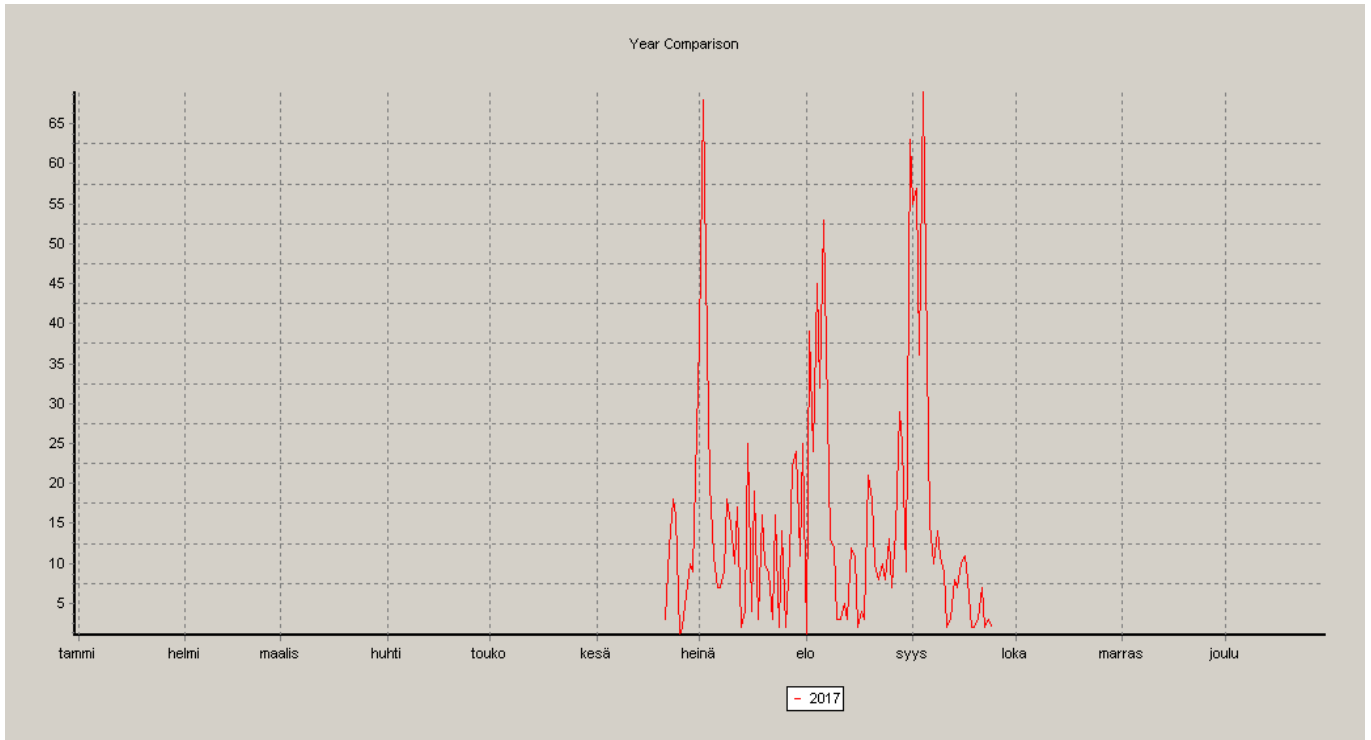

Category: Generic

	UP	DOWN	UP-DOWN
<i>Small</i>	578	632	-54
<i>Medium</i>	155	54	101
<i>Big</i>	35	8	27
Total:	768	694	74

Chart 1 Time Chart

Chart 2 Stack Chart

Chart 3 Migrating Chart

Chart 4 Fish length Chart

Chart 5 Year Comparison Chart