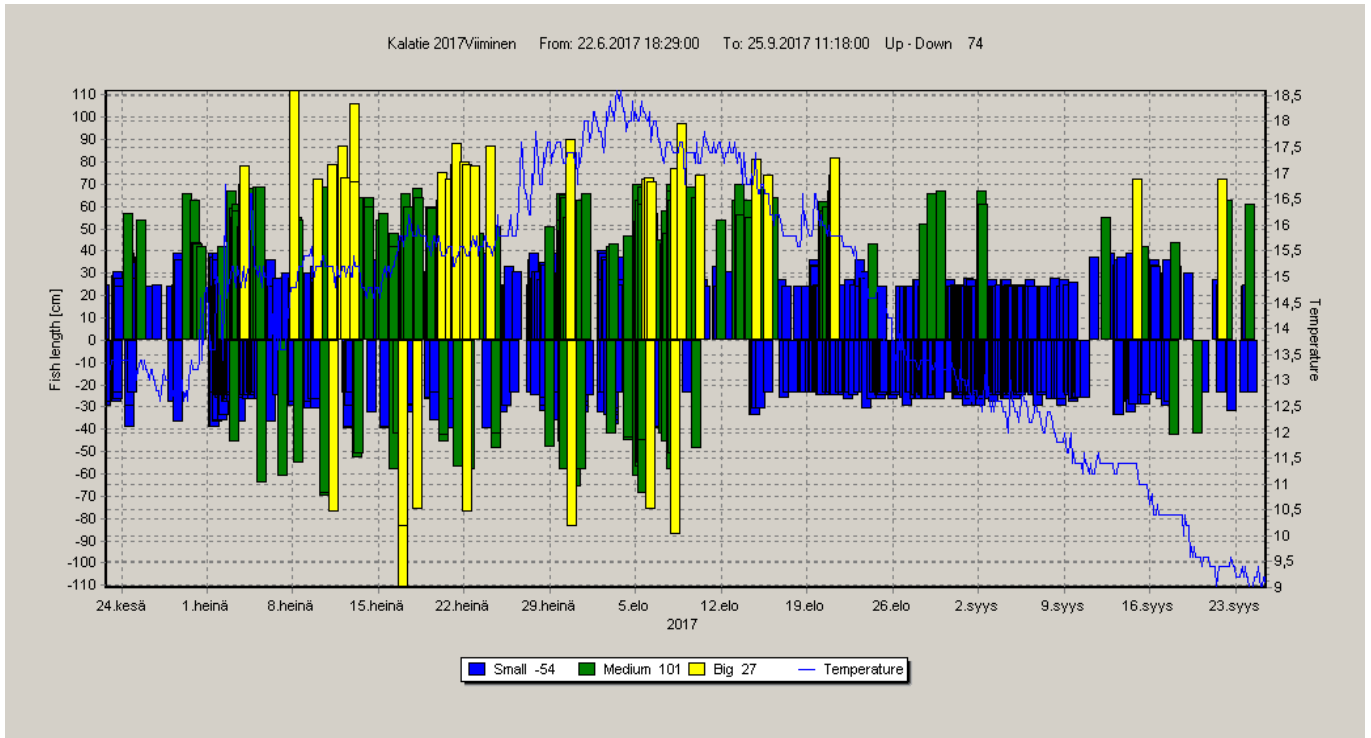

Category: Generic

	UP	DOWN	UP-DOWN
<i>Small</i>	578	632	-54
<i>Medium</i>	155	54	101
<i>Big</i>	35	8	27
Total:	768	694	74

Chart 1 Time Chart

Chart 2 Stack Chart

Chart 3 Migrating Chart

Chart 4 Fish length Chart

Chart 5 Year Comparison Chart