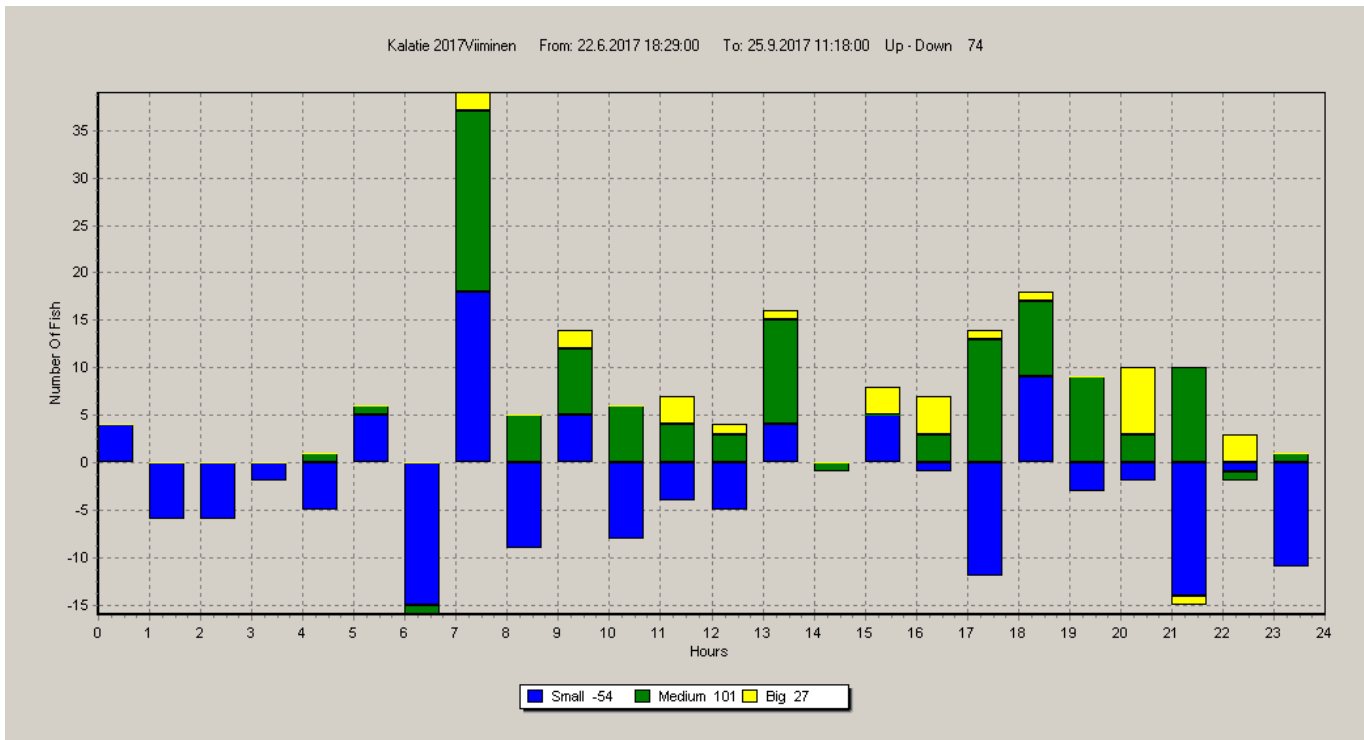

Category: Generic

	UP	DOWN	UP-DOWN
<i>Small</i>	578	632	-54
<i>Medium</i>	155	54	101
<i>Big</i>	35	8	27
Total:	768	694	74

Chart 1 Time Chart

Chart 2 Stack Chart

Chart 3 Migrating Chart

Chart 4 Fish length Chart

Chart 5 Year Comparison Chart